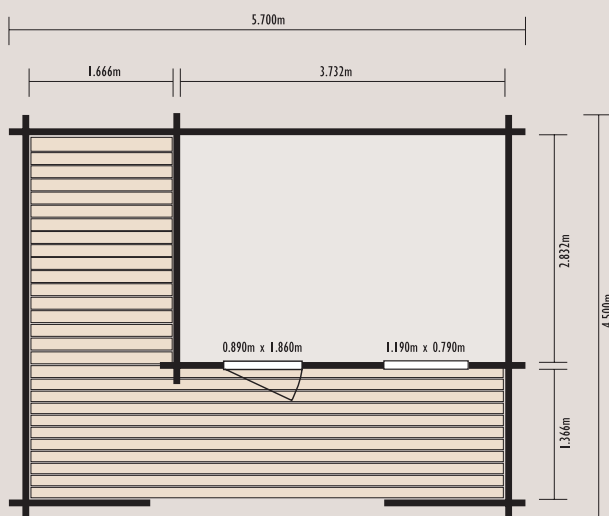

helppo

Dimensions	Internal	External (excl. overhangs)
Width	3.732m	5.700m
Depth	2.832m	4.500m
Ridge Height	-	2.970m
Area	10.57m ²	25.65m ²

STANDARD FEATURES

Log thickness

Square roof shingle tiles

Toughened glass single glazing